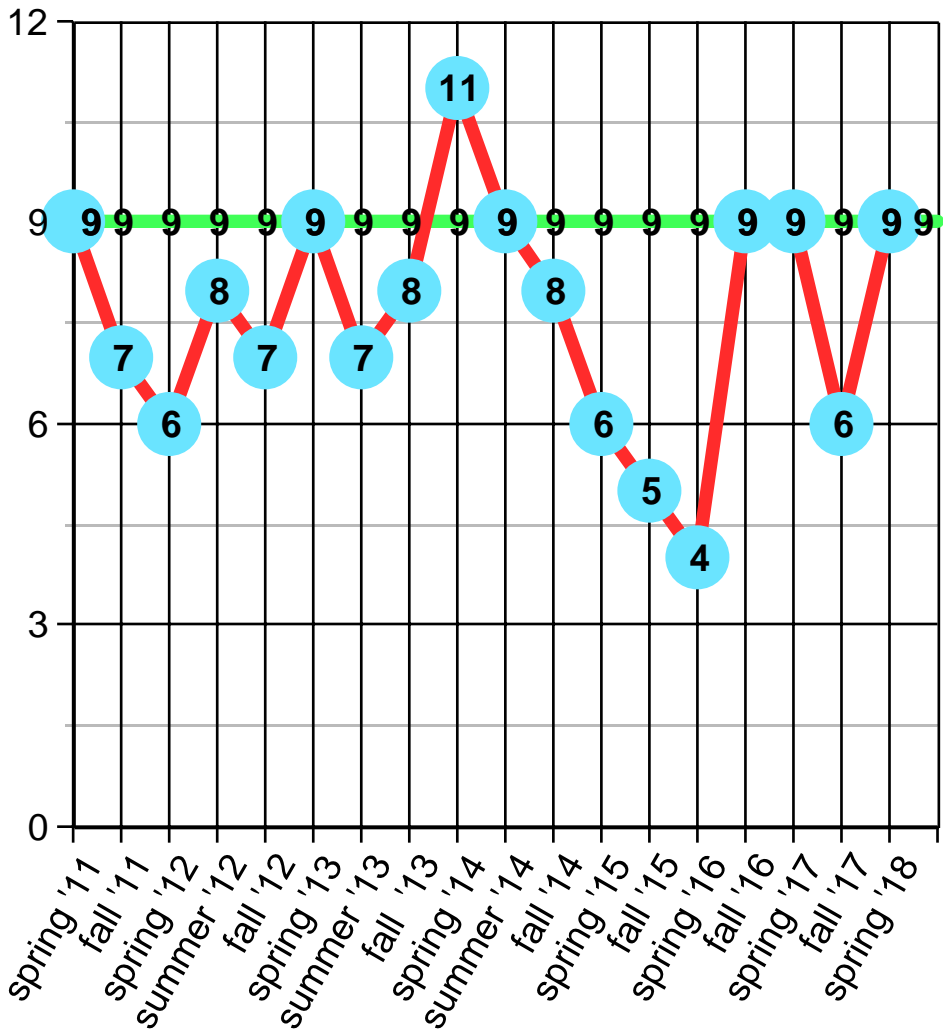

Stream Health Site #3 Cattleman Road

SOS
Multimetric
Index
Score

SOS score
acceptable level

FOMR